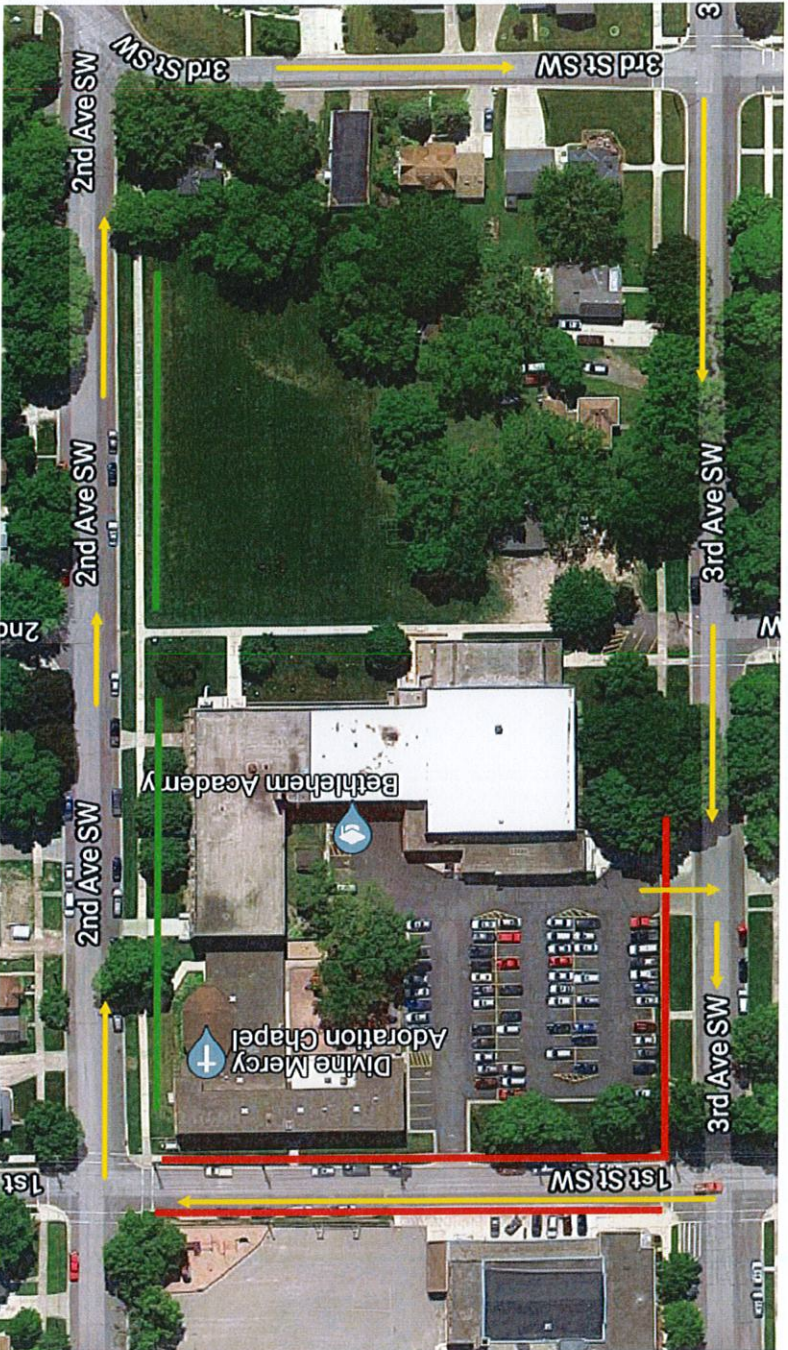

# Homecoming 2021 Parade Route

Parade Route in Yellow

DMCS student line the sidewalks (red)

BA Students line the sidewalks (green)

Marching Band takes right out of parking lot on 3rd Ave SW and follows parade route, followed by homecoming court (King and Escort Last)